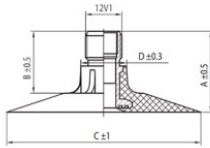

NEXEN TIRE

16.5L-16.1 Nexen TR218A

TR218A

A (mm)	B (mm)	C (mm)	D (mm)	α°	β°
27.0	20.0	64.0	15.0	-	-

Product-No.: 045148

Technical Information:

Size	16.5L-16.1
Valve	TR218A
Brand	Nexen
Weight kg	2.64000

All technical information in this website is based on the information provided by the manufacturers. The content is non-binding and serves solely for information purposes. Supplier does not take liability for anything related to these details. Any liability for any immediate or indirect damages, claims for damages, consequential damages of any kind or from any legal ground, which ensued from the use of information on this website, is, provided this is lawful, utterly ruled out.