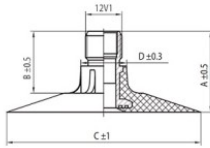

NEXEN TIRE

TR218A

A (mm)	B (mm)	C (mm)	D (mm)	α°	β°
27.0	20.0	64.0	15.0	-	-

20.8-42 Nexen TR218A

18.4/15-42,20.8-42,580/70-42,480/80-42,520/85-42
,620/70-42,650/65-42

Product-No.: 045150

Technical Information:

Size	20.8-42
Valve	TR218A
Brand	Nexen
Weight kg	10.06000

All technical information in this website is based on the information provided by the manufacturers. The content is non-binding and serves solely for information purposes. Supplier does not take liability for anything related to these details. Any liability for any immediate or indirect damages, claims for damages, consequential damages of any kind or from any legal ground, which ensued from the use of information on this website, is, provided this is lawful, utterly ruled out.