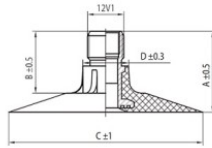

**NEXEN TIRE**

500/55-20 Nexen TR218A

**TR218A**

A (mm)	B (mm)	C (mm)	D (mm)	$\alpha^\circ$	$\beta^\circ$
27.0	20.0	64.0	15.0	-	-

**Product-No.: 045149**

#### Technical Information:

Size	500/55-20
Valve	TR218A
Brand	Nexen
Weight kg	6.42000

All technical information in this website is based on the information provided by the manufacturers. The content is non-binding and serves solely for information purposes. Supplier does not take liability for anything related to these details. Any liability for any immediate or indirect damages, claims for damages, consequential damages of any kind or from any legal ground, which ensued from the use of information on this website, is, provided this is lawful, utterly ruled out.