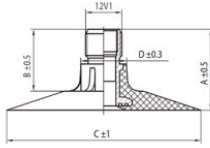

NEXEN TIRE

14L-16.1 Nexen TR218A
13.50-16.1

Product-No.: 045147

TR218A

A (mm)	B (mm)	C (mm)	D (mm)	α°	β°
27.0	20.0	64.0	15.0	-	-

Technical Information:

Size	14L-16.1
Valve	TR218A
Brand	Nexen
Weight kg	2.64000