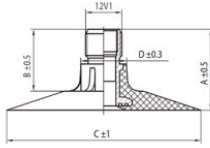

**NEXEN TIRE**

11.2/12.4-28 Nexen TR218A  
280/85-28, 320/70-28, 320/85-28, 360/70-28

**Product-No.: 042994**

**TR218A**

A (mm)	B (mm)	C (mm)	D (mm)	$\alpha^\circ$	$\beta^\circ$
27.0	20.0	64.0	15.0	-	-

**Technical Information:**

Size	11.2/12.4-28
Valve	TR218A
Brand	Nexen
Weight kg	4.92000

All technical information in this website is based on the information provided by the manufacturers. The content is non-binding and serves solely for information purposes. Supplier does not take liability for anything related to these details. Any liability for any immediate or indirect damages, claims for damages, consequential damages of any kind or from any legal ground, which ensued from the use of information on this website, is, provided this is lawful, utterly ruled out.