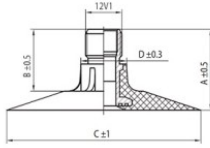

NEXEN TIRE

TR218A

A (mm)	B (mm)	C (mm)	D (mm)	α°	β°
27.0	20.0	64.0	15.0	-	-

14.9/16.9-24 Nexen TR218A
380/85-24, 420/85-24, 420/70-24, 15.5/80-24,
500/70-24

Product-No.: 042989

Technical Information:

Size	14.9/16.9-24
Valve	TR218A
Brand	Nexen
Weight kg	6.15000