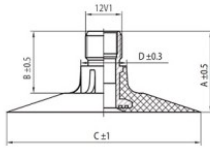

NEXEN TIRE

9.50-20 Nexen TR218A
260/80-20, 9.5-22, 300/70-20

Product-No.: 042979

TR218A

A (mm)	B (mm)	C (mm)	D (mm)	α°	β°
27.0	20.0	64.0	15.0	-	-

Technical Information:

Size	9.50-20
Valve	TR218A
Brand	Nexen
Weight kg	2.65000