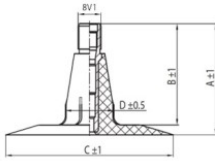

NEXEN TIRE

6.50/7.50-20 Nexen TR15
280/70-20

TR15

A (mm)	B (mm)	C (mm)	D (mm)	α°	β°
37.0	33.0	56.0	16.0	-	-

Product-No.: 042976

Technical Information:

Size	6.50/7.50-20
Valve	TR15
Brand	Nexen
Weight kg	1.72000