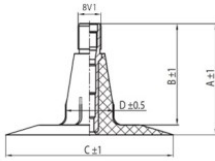

NEXEN TIRE

12.5/80-18 Nexen TR15
12.0/75-18, 15.0/70-18, 335/80-18

Product-No.: 042974

TR15

A (mm)	B (mm)	C (mm)	D (mm)	α°	β°
37.0	33.0	56.0	16.0	-	-

Technical Information:

Size	12.5/80-18
Valve	TR15
Brand	Nexen
Weight kg	3.14000