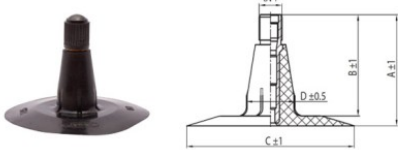

NEXEN TIRE

7.50/8.00-18 Nexen TR15

TR15

| A (mm) | B (mm) | C (mm) | D (mm) | α° | β° |
|--------|--------|--------|--------|----------------|---------------|
| 37.0 | 33.0 | 56.0 | 16.0 | - | - |

Product-No.: 042973

Technical Information:

| | |
|-----------|--------------|
| Size | 7.50/8.00-18 |
| Valve | TR15 |
| Brand | Nexen |
| Weight kg | 2.05000 |

All technical information in this website is based on the information provided by the manufacturers. The content is non-binding and serves solely for information purposes. Supplier does not take liability for anything related to these details. Any liability for any immediate or indirect damages, claims for damages, consequential damages of any kind or from any legal ground, which ensued from the use of information on this website, is, provided this is lawful, utterly ruled out.