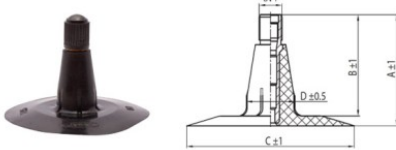

NEXEN TIRE

9.00-16 Nexen TR15

TR15

A (mm)	B (mm)	C (mm)	D (mm)	α°	β°
37.0	33.0	56.0	16.0	-	-

Product-No.: 042971

Technical Information:

Size	9.00-16
Valve	TR15
Brand	Nexen
Weight kg	2.36000

All technical information in this website is based on the information provided by the manufacturers. The content is non-binding and serves solely for information purposes. Supplier does not take liability for anything related to these details. Any liability for any immediate or indirect damages, claims for damages, consequential damages of any kind or from any legal ground, which ensued from the use of information on this website, is, provided this is lawful, utterly ruled out.