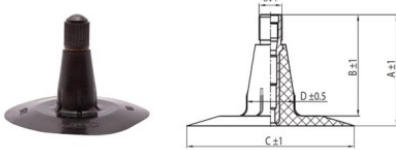

NEXEN TIRE

11.5/80-15.3 Nexen TR15
12.5/80-15.3, 300/80-15.3

Product-No.: 042967

TR15

A (mm)	B (mm)	C (mm)	D (mm)	α°	β°
37.0	33.0	56.0	16.0	-	-

Technical Information:

Size	11.5/80-15.3
Valve	TR15
Brand	Nexen
Weight kg	2.52000