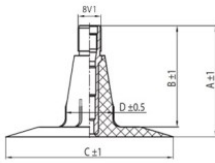

NEXEN TIRE

10.0/75-15.3 Nexen TR15
260/70-15.3

TR15

A (mm)	B (mm)	C (mm)	D (mm)	α°	β°
37.0	33.0	56.0	16.0	-	-

Product-No.: 042966

Technical Information:

Size	10.0/75-15.3
Valve	TR15
Brand	Nexen
Weight kg	2.12000