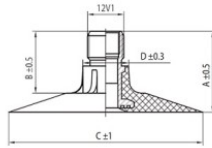

NEXEN TIRE

15.5/16.9-38 Nexen TR218A
420/85-38, 400/75-38, 480/70-38

TR218A

A (mm)	B (mm)	C (mm)	D (mm)	α°	β°
27.0	20.0	64.0	15.0	-	-

Product-No.: 042920

Technical Information:

Size	15.5/16.9-38
Valve	TR218A
Brand	Nexen
Weight kg	8.95000