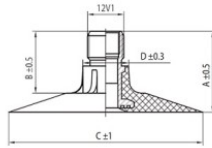

620/75-26 Kleber TR 218 A

TR218A

A (mm)	B (mm)	C (mm)	D (mm)	α°	β°
27.0	20.0	64.0	15.0	-	-

Product-No.: 030414

Technical Information:

Size	620/75-26
Valve	TR 218 A
Brand	Kleber
Weight kg	13.70000

All technical information in this website is based on the information provided by the manufacturers. The content is non-binding and serves solely for information purposes. Supplier does not take liability for anything related to these details. Any liability for any immediate or indirect damages, claims for damages, consequential damages of any kind or from any legal ground, which ensued from the use of information on this website, is, provided this is lawful, utterly ruled out.