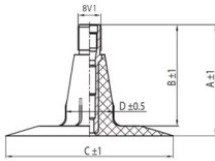

TR15

A (mm)	B (mm)	C (mm)	D (mm)	α°	β°
37.0	33.0	56.0	16.0	-	-

7.00-16 Gripen Wheels TR15
7.50-16

Product-No.: 039981

Technical Information:

Size	7.00-16
Valve	TR15
Brand	Gripen Wheels
Weight kg	1.09000

All technical information in this website is based on the information provided by the manufacturers. The content is non-binding and serves solely for information purposes. Supplier does not take liability for anything related to these details. Any liability for any immediate or indirect damages, claims for damages, consequential damages of any kind or from any legal ground, which ensued from the use of information on this website, is, provided this is lawful, utterly ruled out.