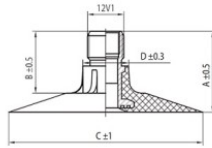

NEXEN TIRE

650/85-38 Nexen TR218A
710/70-38

TR218A

A (mm)	B (mm)	C (mm)	D (mm)	α°	β°
27.0	20.0	64.0	15.0	-	-

Product-No.: 042930

Technical Information:

Size	650/85-38
Valve	TR218A
Brand	Nexen
Weight kg	20.75000