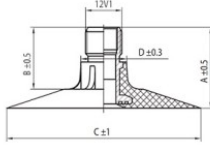

TR218A

A (mm)	B (mm)	C (mm)	D (mm)	α°	β°
27.0	20.0	64.0	15.0	-	-

6.50/7.50-20 MASTERLINE TR218A
280/70-20

Product-No.: 043064

Technical Information:

Size	6.50/7.50-20
Valve	TR218A
Brand	MASTERLINE
Weight kg	1.75000