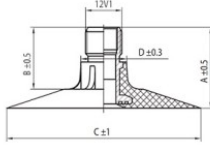

TR218A

A (mm)	B (mm)	C (mm)	D (mm)	α°	β°
27.0	20.0	64.0	15.0	-	-

20.8-34 MASTERLINE TR218A
23.1-34, 620/75-34, 600/65-34

Product-No.: 042965

Technical Information:

Size	20.8-34
Valve	TR218A
Brand	MASTERLINE
Weight kg	13.63000