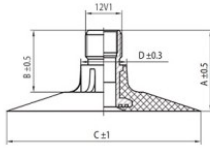

TR218A

A (mm)	B (mm)	C (mm)	D (mm)	α°	β°
27.0	20.0	64.0	15.0	-	-

23.1-26 Forestline TR218A
580/70-26, 620/70-26, 620/75-26

Product-No.: 042037

Technical Information:

Size	23.1-26
Valve	TR218A
Brand	Forestline
Weight kg	13.15000