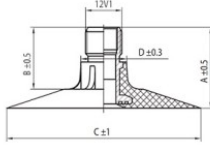

TR218A

A (mm)	B (mm)	C (mm)	D (mm)	α°	β°
27.0	20.0	64.0	15.0	-	-

12.4-20 Masterline TR218A
320/85-20, 360/70-20

Product-No.: 039214

Technical Information:

Size	12.4-20
Valve	TR218A
Brand	Masterline
Weight kg	3.10000