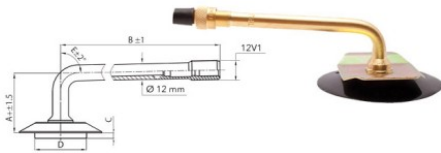

TRJ1175C

A (mm)	B (mm)	C (mm)	D (mm)	α°	β°
35.0	105.0	4.0	32.0	88°	-

14.00-24/25 Masterline TRJ1175C

Product-No.: 039606

Technical Information:

Size	14.00-24/25
Valve	TRJ1175C
Brand	Masterline
Weight kg	7.38000