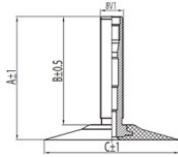

2.50-12 Kenda TR4

TR4

A (mm)	B (mm)	C (mm)	D (mm)	α°	β°
34.5	30.0	45.0	-	-	-

Product-No.: 039358

Technical Information:

Size	2.50-12
Valve	TR4
Brand	Kenda
Weight kg	0.25800

All technical information in this website is based on the information provided by the manufacturers. The content is non-binding and serves solely for information purposes. Supplier does not take liability for anything related to these details. Any liability for any immediate or indirect damages, claims for damages, consequential damages of any kind or from any legal ground, which ensued from the use of information on this website, is, provided this is lawful, utterly ruled out.