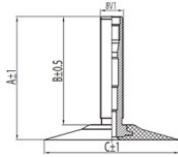

2.50-10 Kenda TR4
2.75

TR4

A (mm)	B (mm)	C (mm)	D (mm)	α°	β°
34.5	30.0	45.0	-	-	-

Product-No.: 039357

Technical Information:

Size	2.50-10
Valve	TR4
Brand	Kenda
Weight kg	0.02600

All technical information in this website is based on the information provided by the manufacturers. The content is non-binding and serves solely for information purposes. Supplier does not take liability for anything related to these details. Any liability for any immediate or indirect damages, claims for damages, consequential damages of any kind or from any legal ground, which ensued from the use of information on this website, is, provided this is lawful, utterly ruled out.