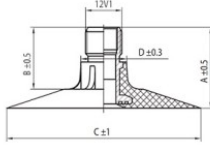

TR218A

A (mm)	B (mm)	C (mm)	D (mm)	$\alpha^\circ$	$\beta^\circ$
27.0	20.0	64.0	15.0	-	-

710/70-42 Masterline TR218A

Product-No.: 038405

#### Technical Information:

Size	710/70-42
Valve	TR218A
Brand	Masterline
Weight kg	14.37000

All technical information in this website is based on the information provided by the manufacturers. The content is non-binding and serves solely for information purposes. Supplier does not take liability for anything related to these details. Any liability for any immediate or indirect damages, claims for damages, consequential damages of any kind or from any legal ground, which ensued from the use of information on this website, is, provided this is lawful, utterly ruled out.