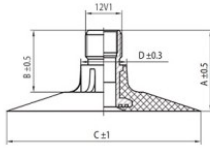

TR218A

A (mm)	B (mm)	C (mm)	D (mm)	α°	β°
27.0	20.0	64.0	15.0	-	-

20.8-38 Masterline TR218A
580/70-38, 600/65-38, 650-/65-38

Product-No.: 038243

Technical Information:

Size	20.8-38
Valve	TR218A
Brand	Masterline
Weight kg	11.27000