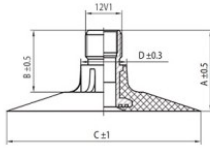

TR218A

A (mm)	B (mm)	C (mm)	D (mm)	α°	β°
27.0	20.0	64.0	15.0	-	-

700/50-26.5 Masterline TR218A

Product-No.: 038240

Technical Information:

Size	700/50-26.5
Valve	TR218A
Brand	Masterline
Weight kg	11.48000

All technical information in this website is based on the information provided by the manufacturers. The content is non-binding and serves solely for information purposes. Supplier does not take liability for anything related to these details. Any liability for any immediate or indirect damages, claims for damages, consequential damages of any kind or from any legal ground, which ensued from the use of information on this website, is, provided this is lawful, utterly ruled out.