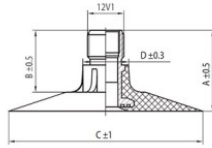

TR218A

A (mm)	B (mm)	C (mm)	D (mm)	α°	β°
27.0	20.0	64.0	15.0	-	-

13.6-24 Masterline TR218A
13.6/12-24, 14.9-24, 14.9/13-24, 340/85-24,
380/70-24, 380/85-24

Product-No.: 038237

Technical Information:

Size	13.6-24
Valve	TR218A
Brand	Masterline
Weight kg	4.22000