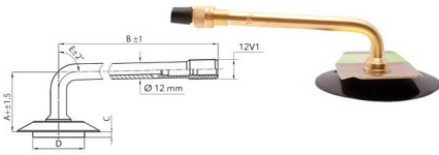

**NEXEN TIRE**

26.5-25 Nexen TRJ1175C

**TRJ1175C**

A (mm)	B (mm)	C (mm)	D (mm)	$\alpha^\circ$	$\beta^\circ$
35.0	105.0	4.0	32.0	88°	-

**Product-No.: 4426525SJ**

#### Technical Information:

Size	26.5-25
Valve	TRJ1175C
Brand	Nexen
Weight kg	11.20000

All technical information in this website is based on the information provided by the manufacturers. The content is non-binding and serves solely for information purposes. Supplier does not take liability for anything related to these details. Any liability for any immediate or indirect damages, claims for damages, consequential damages of any kind or from any legal ground, which ensued from the use of information on this website, is, provided this is lawful, utterly ruled out.