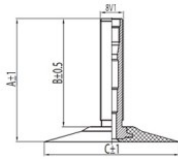

2.00/2.25-16 Kenda TR4

TR4

A (mm)	B (mm)	C (mm)	D (mm)	$\alpha^\circ$	$\beta^\circ$
34.5	30.0	45.0	-	-	-

Product-No.: 4420016SG

#### Technical Information:

Size	2.00/2.25-16
Valve	TR4
Brand	Kenda
Weight kg	0.24000

All technical information in this website is based on the information provided by the manufacturers. The content is non-binding and serves solely for information purposes. Supplier does not take liability for anything related to these details. Any liability for any immediate or indirect damages, claims for damages, consequential damages of any kind or from any legal ground, which ensued from the use of information on this website, is, provided this is lawful, utterly ruled out.