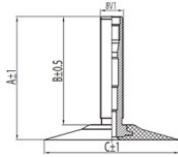

2.75/3.00-14 Kenda TR4

TR4

A (mm)	B (mm)	C (mm)	D (mm)	$\alpha^\circ$	$\beta^\circ$
34.5	30.0	45.0	-	-	-

**Product-No.: 3327514SG**

#### Technical Information:

Size	2.75/3.00-14
Valve	TR4
Brand	Kenda
Weight kg	0.30000

All technical information in this website is based on the information provided by the manufacturers. The content is non-binding and serves solely for information purposes. Supplier does not take liability for anything related to these details. Any liability for any immediate or indirect damages, claims for damages, consequential damages of any kind or from any legal ground, which ensued from the use of information on this website, is, provided this is lawful, utterly ruled out.