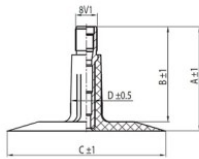

**NEXEN TIRE**

16x6.50-8 Nexen TR13  
16x7.50-8, 18x6.50-8, 190-8

**Product-No.: 037405**

**TR13**

A (mm)	B (mm)	C (mm)	D (mm)	$\alpha^\circ$	$\beta^\circ$
37.0	33.0	56.0	11.0	-	-

**Technical Information:**

Size	16x6.50-8
Valve	TR13
Brand	Nexen
Weight kg	0.49000

All technical information in this website is based on the information provided by the manufacturers. The content is non-binding and serves solely for information purposes. Supplier does not take liability for anything related to these details. Any liability for any immediate or indirect damages, claims for damages, consequential damages of any kind or from any legal ground, which ensued from the use of information on this website, is, provided this is lawful, utterly ruled out.