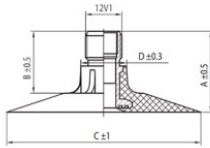

NEXEN TIRE

11.2/12.4-52 Nexen TR218A
270/95-52, 300/95-52, 11.2-54, 270/95-54

TR218A

A (mm)	B (mm)	C (mm)	D (mm)	α°	β°
27.0	20.0	64.0	15.0	-	-

Product-No.: 037055

Technical Information:

Size	11.2/12.4-52
Valve	TR218A
Brand	Nexen
Weight kg	7.08000