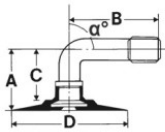

JS87

A (mm)	B (mm)	C (mm)	D (mm)	$\alpha^\circ$	$\beta^\circ$
22.5	33.0	18.5	45.0	90°	-

3.50-4 Deli JS87  
4.00-4, 4.10-4

Product-No.: 3340004SG

#### Technical Information:

Size	3.50-4
Valve	JS87
Brand	Deli
Weight kg	0.15000

All technical information in this website is based on the information provided by the manufacturers. The content is non-binding and serves solely for information purposes. Supplier does not take liability for anything related to these details. Any liability for any immediate or indirect damages, claims for damages, consequential damages of any kind or from any legal ground, which ensued from the use of information on this website, is, provided this is lawful, utterly ruled out.