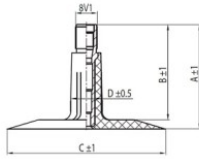

NEXEN TIRE

280/85-16 Nexen TR13

TR13

A (mm)	B (mm)	C (mm)	D (mm)	α°	β°
37.0	33.0	56.0	11.0	-	-

Product-No.: 171098

Technical Information:

Size	280/85-16
Valve	TR13
Brand	Nexen
Weight kg	1.87500

All technical information in this website is based on the information provided by the manufacturers. The content is non-binding and serves solely for information purposes. Supplier does not take liability for anything related to these details. Any liability for any immediate or indirect damages, claims for damages, consequential damages of any kind or from any legal ground, which ensued from the use of information on this website, is, provided this is lawful, utterly ruled out.