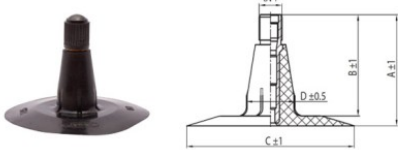

NEXEN TIRE

9.00-16 Nexen TR15

TR15

A (mm)	B (mm)	C (mm)	D (mm)	α°	β°
37.0	33.0	56.0	16.0	-	-

Product-No.: 4490016SC

Technical Information:

Size	9.00-16
Valve	TR15
Brand	Nexen
Weight kg	1.76000

All technical information in this website is based on the information provided by the manufacturers. The content is non-binding and serves solely for information purposes. Supplier does not take liability for anything related to these details. Any liability for any immediate or indirect damages, claims for damages, consequential damages of any kind or from any legal ground, which ensued from the use of information on this website, is, provided this is lawful, utterly ruled out.