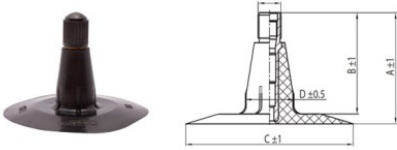

NEXEN TIRE

7.00-20 Nexen TR15
260/70-20, 280/70-20, 7.50-20

TR15

A (mm)	B (mm)	C (mm)	D (mm)	α°	β°
37.0	33.0	56.0	16.0	-	-

Product-No.: 4475020SC

Technical Information:

Size	7.00-20
Valve	TR15
Brand	Nexen
Weight kg	1.50000