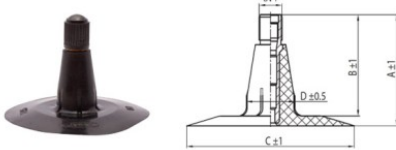

## 7.50-18 Nexen TR15

**TR15**

A (mm)	B (mm)	C (mm)	D (mm)	$\alpha^\circ$	$\beta^\circ$
37.0	33.0	56.0	16.0	-	-

**Product-No.: 4475018SC**

### Technical Information:

Size	7.50-18
Valve	TR15
Brand	Nexen
Weight kg	1.32000

All technical information in this website is based on the information provided by the manufacturers. The content is non-binding and serves solely for information purposes. Supplier does not take liability for anything related to these details. Any liability for any immediate or indirect damages, claims for damages, consequential damages of any kind or from any legal ground, which ensued from the use of information on this website, is, provided this is lawful, utterly ruled out.