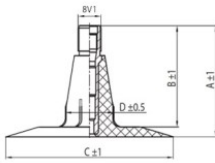

NEXEN TIRE

6.00-20 Nexen TR15
6.50-20

Product-No.: 4460020SC

TR15

A (mm)	B (mm)	C (mm)	D (mm)	α°	β°
37.0	33.0	56.0	16.0	-	-

Technical Information:

Size	6.00-20
Valve	TR15
Brand	Nexen
Weight kg	1.22000

All technical information in this website is based on the information provided by the manufacturers. The content is non-binding and serves solely for information purposes. Supplier does not take liability for anything related to these details. Any liability for any immediate or indirect damages, claims for damages, consequential damages of any kind or from any legal ground, which ensued from the use of information on this website, is, provided this is lawful, utterly ruled out.