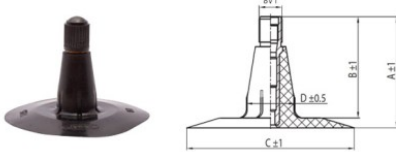

NEXEN TIRE

350/65-17.5 Nexen TR15
400/55-17.5

Product-No.: 4440017SC

TR15

A (mm)	B (mm)	C (mm)	D (mm)	α°	β°
37.0	33.0	56.0	16.0	-	-

Technical Information:

Size	350/65-17.5
Valve	TR15
Brand	Nexen
Weight kg	3.06000