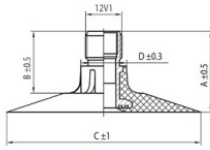

NEXEN TIRE

TR218A

A (mm)	B (mm)	C (mm)	D (mm)	α°	β°
27.0	20.0	64.0	15.0	-	-

8.3-36 Nexen TR218A

210/95-36, 230/95-36, 260/70-36, 8.3/8-36,
9.5/9-36

Product-No.: 4436083SN

Technical Information:

Size	8.3-36
Valve	TR218A
Brand	Nexen
Weight kg	3.03000