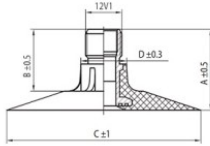

**NEXEN TIRE**

11.2-32 Nexen TR218A

11.2/10-32, 12.4/11-32, 320/70-32, 360/70-32

**Product-No.: 4432112SN**

**TR218A**

A (mm)	B (mm)	C (mm)	D (mm)	$\alpha^\circ$	$\beta^\circ$
27.0	20.0	64.0	15.0	-	-

**Technical Information:**

Size	11.2-32
Valve	TR218A
Brand	Nexen
Weight kg	3.69000

All technical information in this website is based on the information provided by the manufacturers. The content is non-binding and serves solely for information purposes. Supplier does not take liability for anything related to these details. Any liability for any immediate or indirect damages, claims for damages, consequential damages of any kind or from any legal ground, which ensued from the use of information on this website, is, provided this is lawful, utterly ruled out.