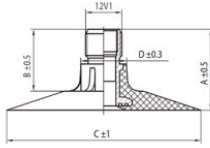

**NEXEN TIRE**

8.3-22 Nexen TR218A

260/70-22, 300/70-22, 8.3/8-22, 9.5/9-22

**TR218A**

A (mm)	B (mm)	C (mm)	D (mm)	$\alpha^\circ$	$\beta^\circ$
27.0	20.0	64.0	15.0	-	-

**Product-No.: 4422083SN**

**Technical Information:**

Size	8.3-22
Valve	TR218A
Brand	Nexen
Weight kg	1.53000

All technical information in this website is based on the information provided by the manufacturers. The content is non-binding and serves solely for information purposes. Supplier does not take liability for anything related to these details. Any liability for any immediate or indirect damages, claims for damages, consequential damages of any kind or from any legal ground, which ensued from the use of information on this website, is, provided this is lawful, utterly ruled out.