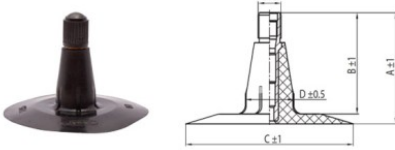

NEXEN TIRE

10.5/80-18 Nexen TR15
13.0/65-18, 275/80-18, 335/65-18

Product-No.: 4418105SC

TR15

A (mm)	B (mm)	C (mm)	D (mm)	α°	β°
37.0	33.0	56.0	16.0	-	-

Technical Information:

Size	10.5/80-18
Valve	TR15
Brand	Nexen
Weight kg	1.99000