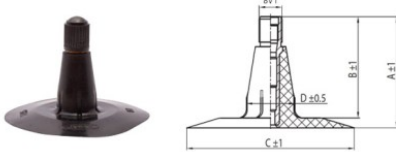

NEXEN TIRE

15.0/55-17 Nexen TR15
380/55-17

TR15

A (mm)	B (mm)	C (mm)	D (mm)	α°	β°
37.0	33.0	56.0	16.0	-	-

Product-No.: 4417150SC

Technical Information:

Size	15.0/55-17
Valve	TR15
Brand	Nexen
Weight kg	3.06000