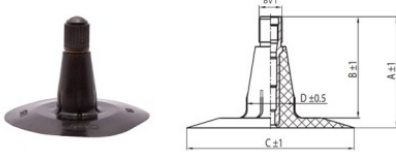

NEXEN TIRE

5.50-16 Nexen TR15
6.00-16, 6.50-16

Product-No.: 4416055SC

TR15

A (mm)	B (mm)	C (mm)	D (mm)	α°	β°
37.0	33.0	56.0	16.0	-	-

Technical Information:

Size	5.50-16
Valve	TR15
Brand	Nexen
Weight kg	0.79000