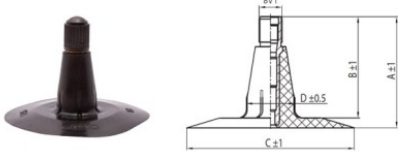

NEXEN TIRE

16.0/70-20 Nexen TR15
13.00-20, 405/70-20, 400/70-20

Product-No.: 4416020SC

TR15

A (mm)	B (mm)	C (mm)	D (mm)	α°	β°
37.0	33.0	56.0	16.0	-	-

Technical Information:

Size	16.0/70-20
Valve	TR15
Brand	Nexen
Weight kg	3.30000