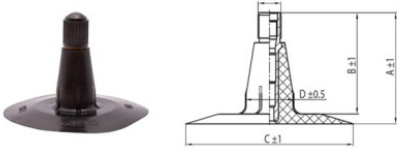

NEXEN TIRE

11.5/80-15.3 Nexen TR15
12.5/80-15.3

Product-No.: 4415311SC

TR15

A (mm)	B (mm)	C (mm)	D (mm)	α°	β°
37.0	33.0	56.0	16.0	-	-

Technical Information:

Size	11.5/80-15.3
Valve	TR15
Brand	Nexen
Weight kg	1.71000