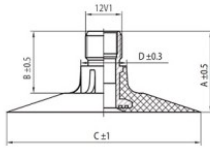

NEXEN TIRE

13.6-48 Nexen TR218A
13.6/12-48, 340/85-48, 380/70-48

Product-No.: 4413648SN

TR218A

A (mm)	B (mm)	C (mm)	D (mm)	α°	β°
27.0	20.0	64.0	15.0	-	-

Technical Information:

Size	13.6-48
Valve	TR218A
Brand	Nexen
Weight kg	6.04000