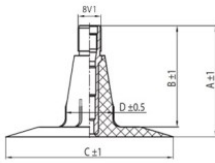

NEXEN TIRE

13.0/55-16 Nexen TR15

TR15

A (mm)	B (mm)	C (mm)	D (mm)	α°	β°
37.0	33.0	56.0	16.0	-	-

Product-No.: 4413516SC

Technical Information:

Size	13.0/55-16
Valve	TR15
Brand	Nexen
Weight kg	1.65000

All technical information in this website is based on the information provided by the manufacturers. The content is non-binding and serves solely for information purposes. Supplier does not take liability for anything related to these details. Any liability for any immediate or indirect damages, claims for damages, consequential damages of any kind or from any legal ground, which ensued from the use of information on this website, is, provided this is lawful, utterly ruled out.